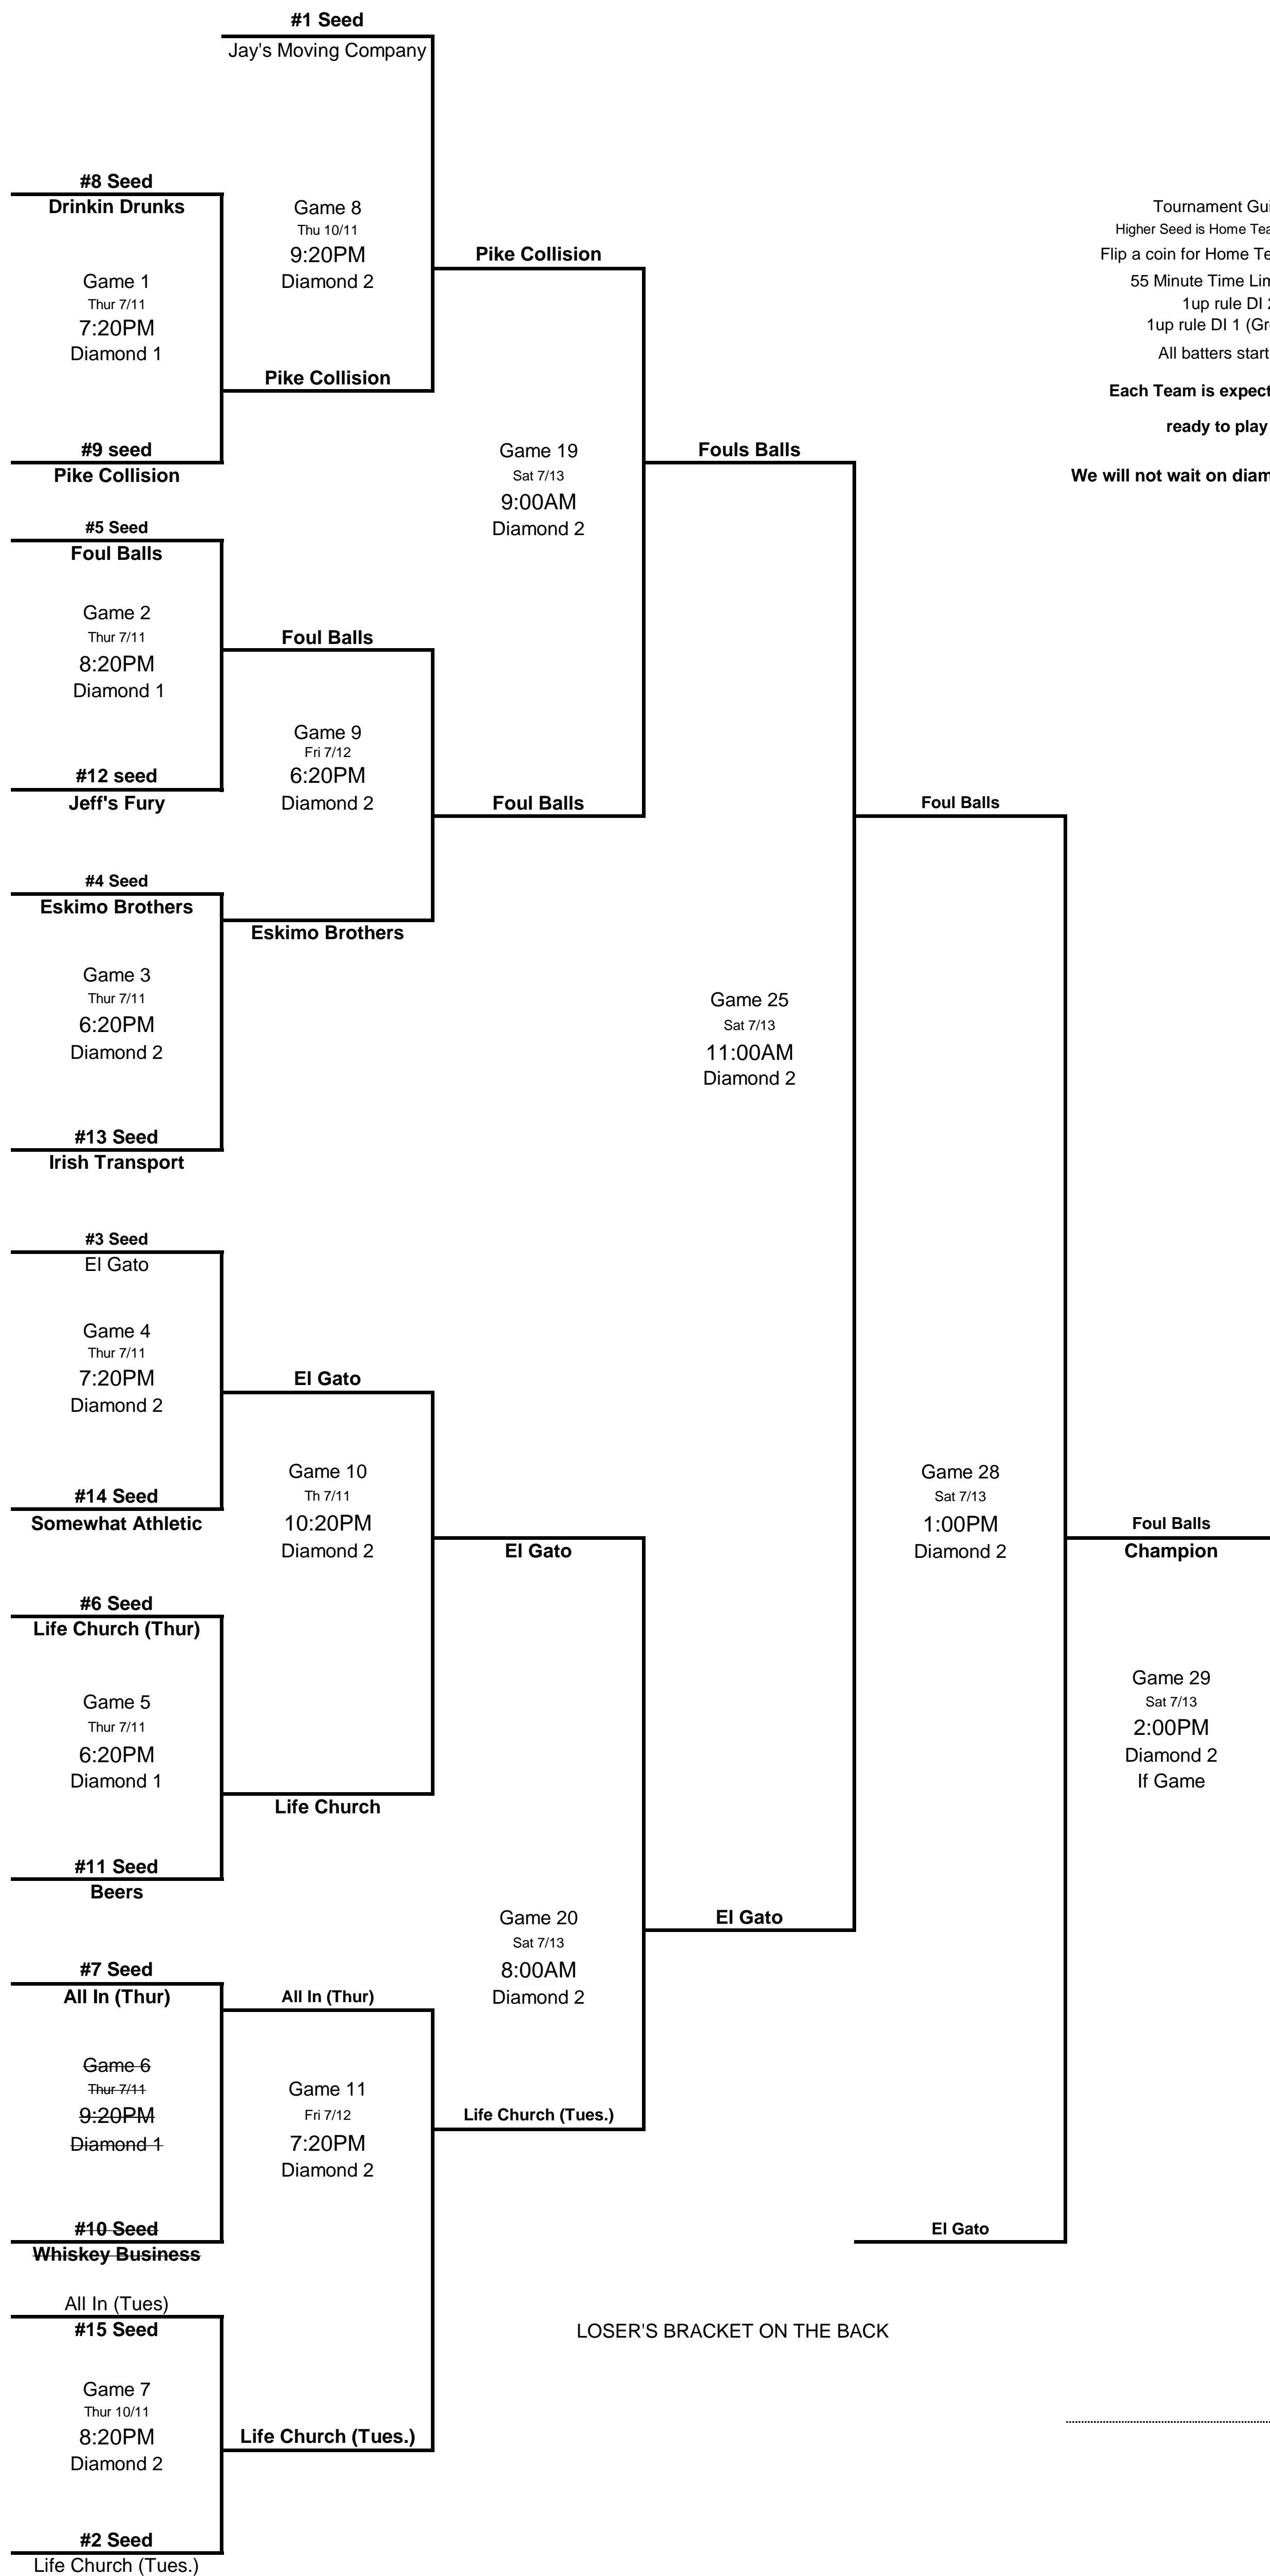

Tuesday / Thursday Double Elimination Tournament
 Thursday July 11 / Friday July 12/ Saturday July 13
 NO GRACE PERIOD

Tournament Guidelines:
 Higher Seed is Home Team in Winner's Bracket Only
 Flip a coin for Home Team Loser's Bracket Only
 55 Minute Time Limit/ **No Grace Period**
 1up rule DI 2 (Home Run)
 1up rule DI 1 (Ground Rule Double)
 All batters start w/ a 1 & 1 Count