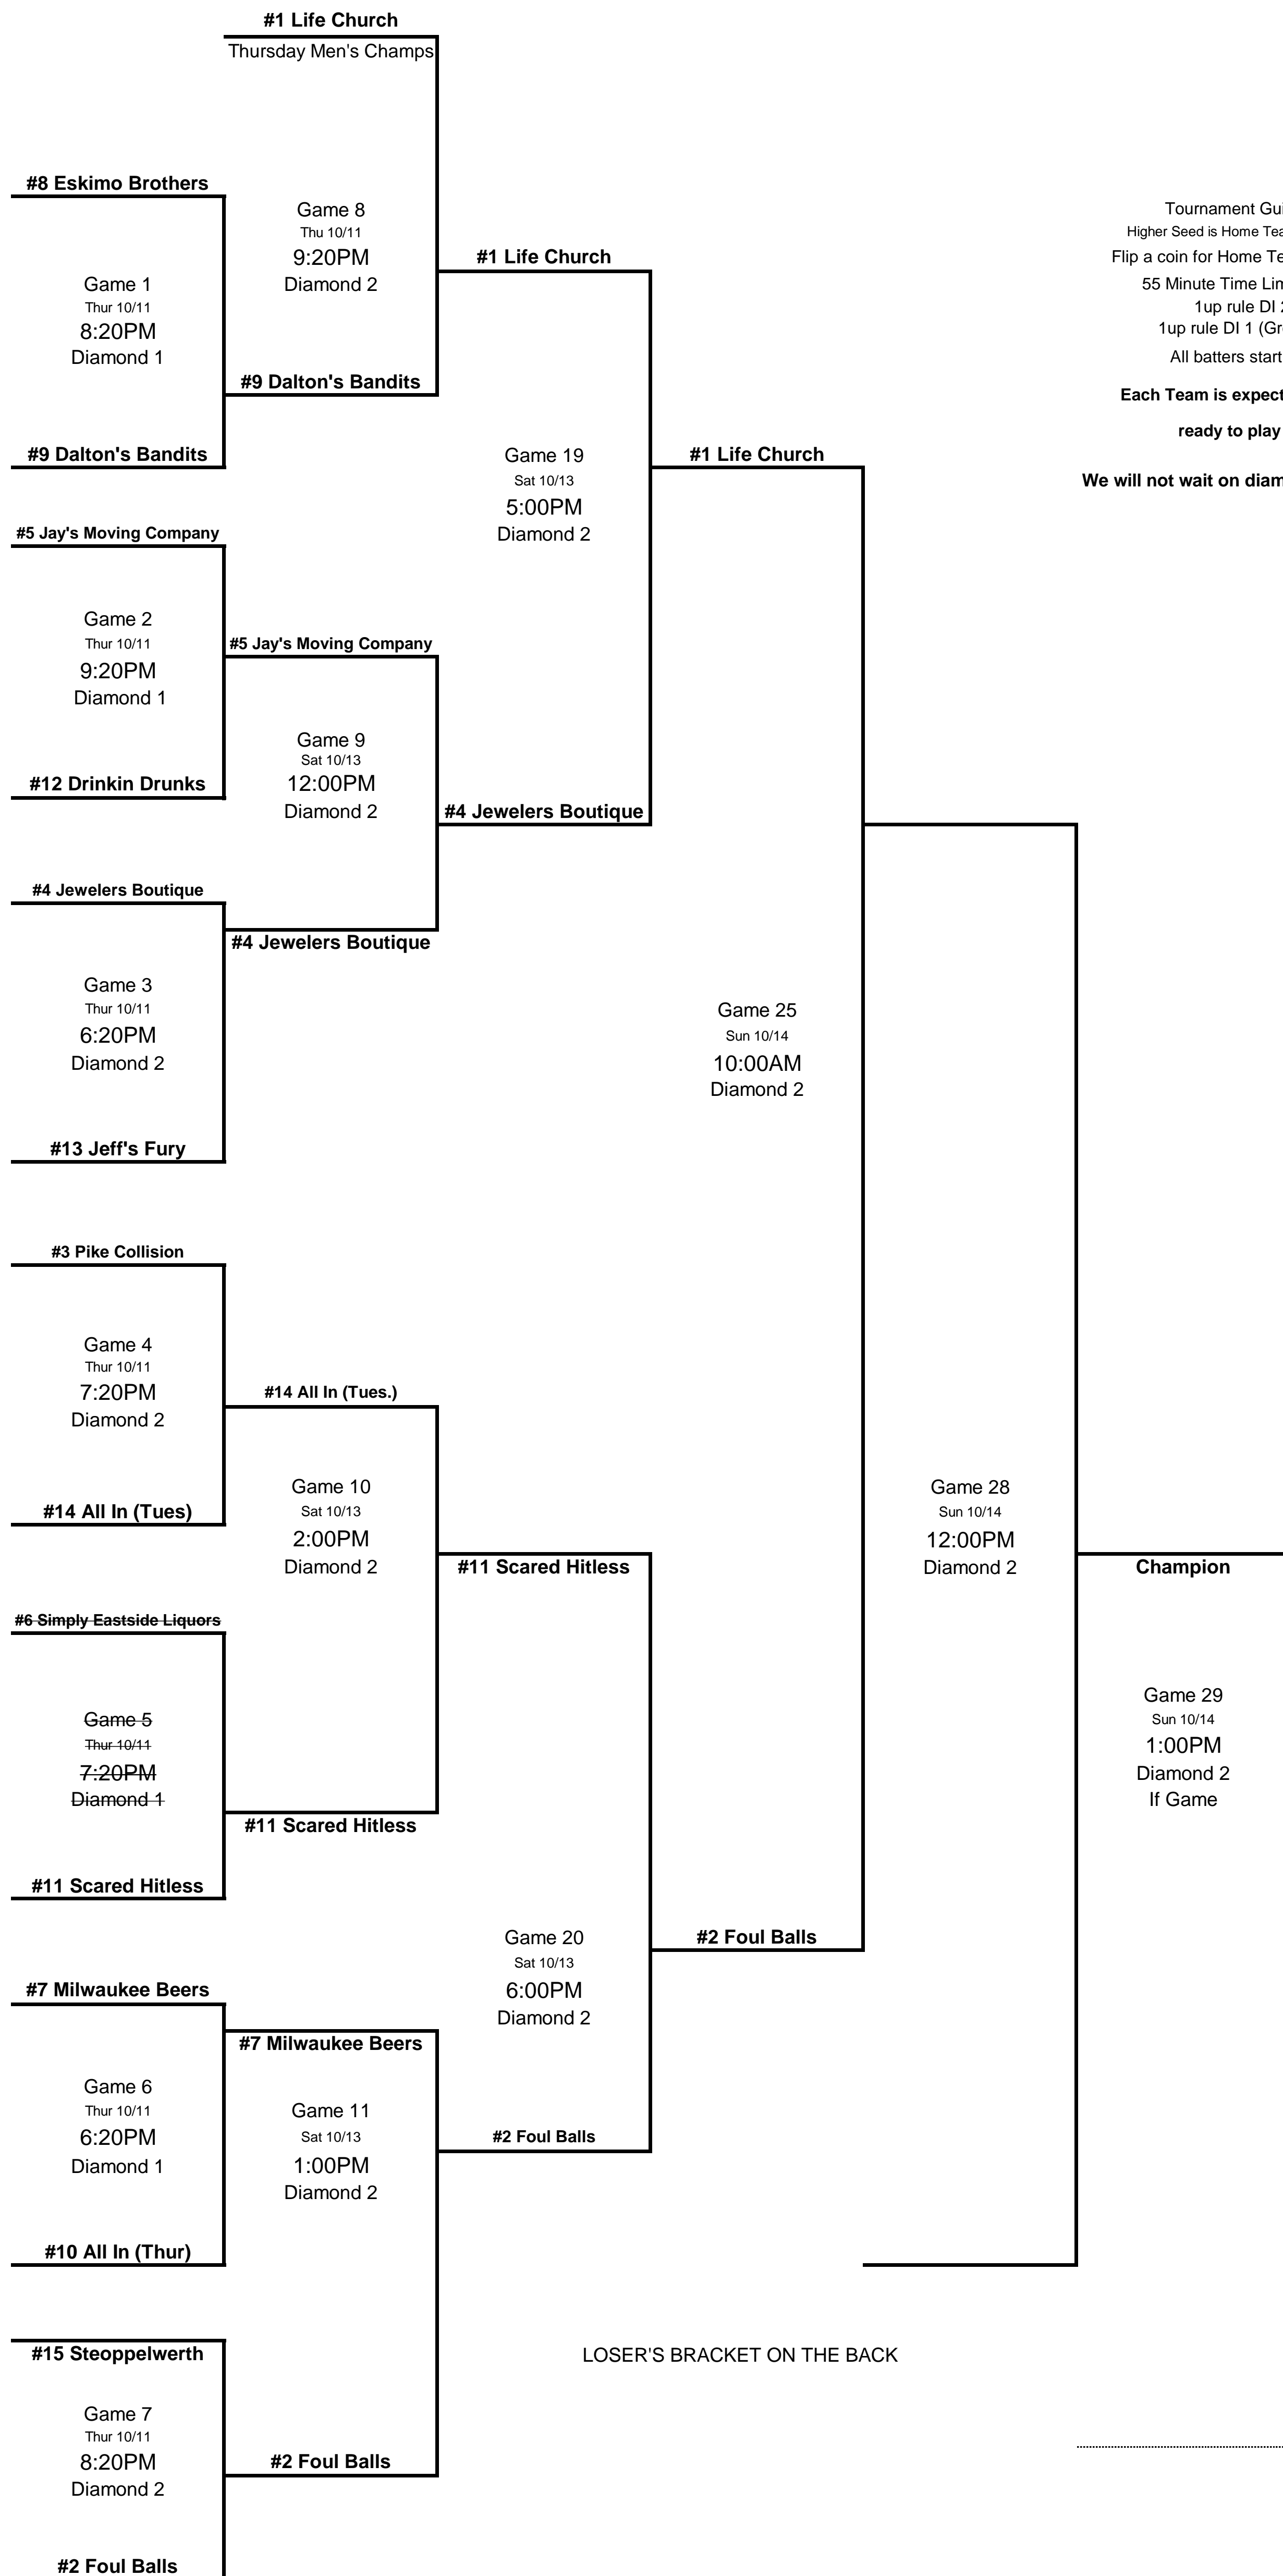

Tuesday / Thursday Double Elimination Tournament
 Thursday October 11 / Friday October 12/ Saturday October 13 / Sunday October 14
 NO GRACE PERIOD

Tournament Guidelines:
 Higher Seed is Home Team in Winner's Bracket Only
 Flip a coin for Home Team Loser's Bracket Only
 55 Minute Time Limit/ **No Grace Period**
 1up rule DI 2 (Home Run)
 1up rule DI 1 (Ground Rule Double)
 All batters start w/ a 1 & 1 Count