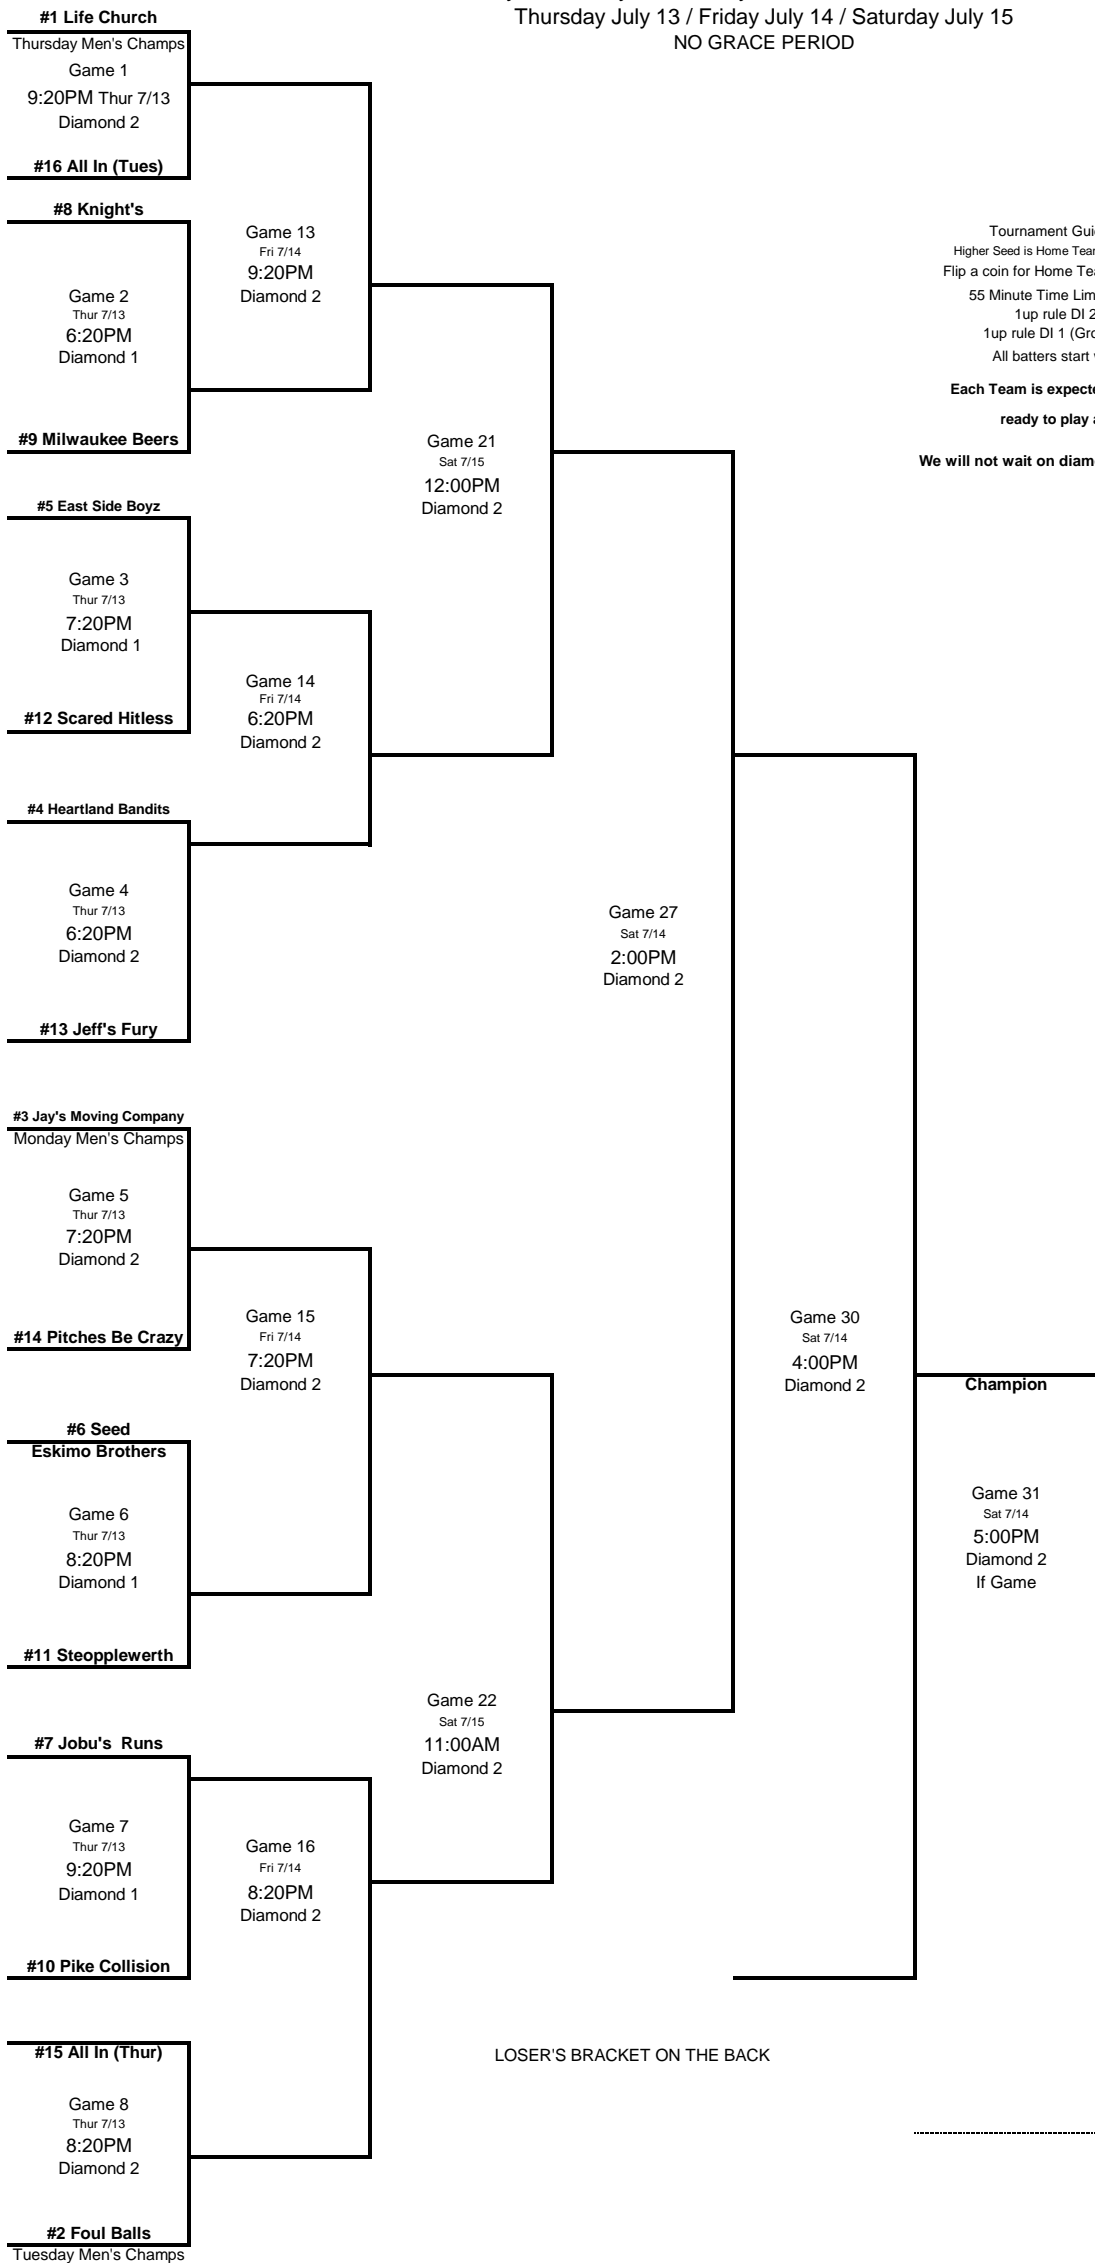

Monday / Tuesday / Thursday Double Elimination Tournament
 Thursday July 13 / Friday July 14 / Saturday July 15
 NO GRACE PERIOD

Tournament Guidelines:
 Higher Seed is Home Team in Winner's Bracket Only
 Flip a coin for Home Team Loser's Bracket Only
 55 Minute Time Limit/ **No Grace Period**
 1up rule DI 2 (Home Run)
 1up rule DI 1 (Ground Rule Double)
 All batters start w/ a 1 & 1 Count
Each Team is expected to have ten players
ready to play at game time.
We will not wait on diamonds to finish for players