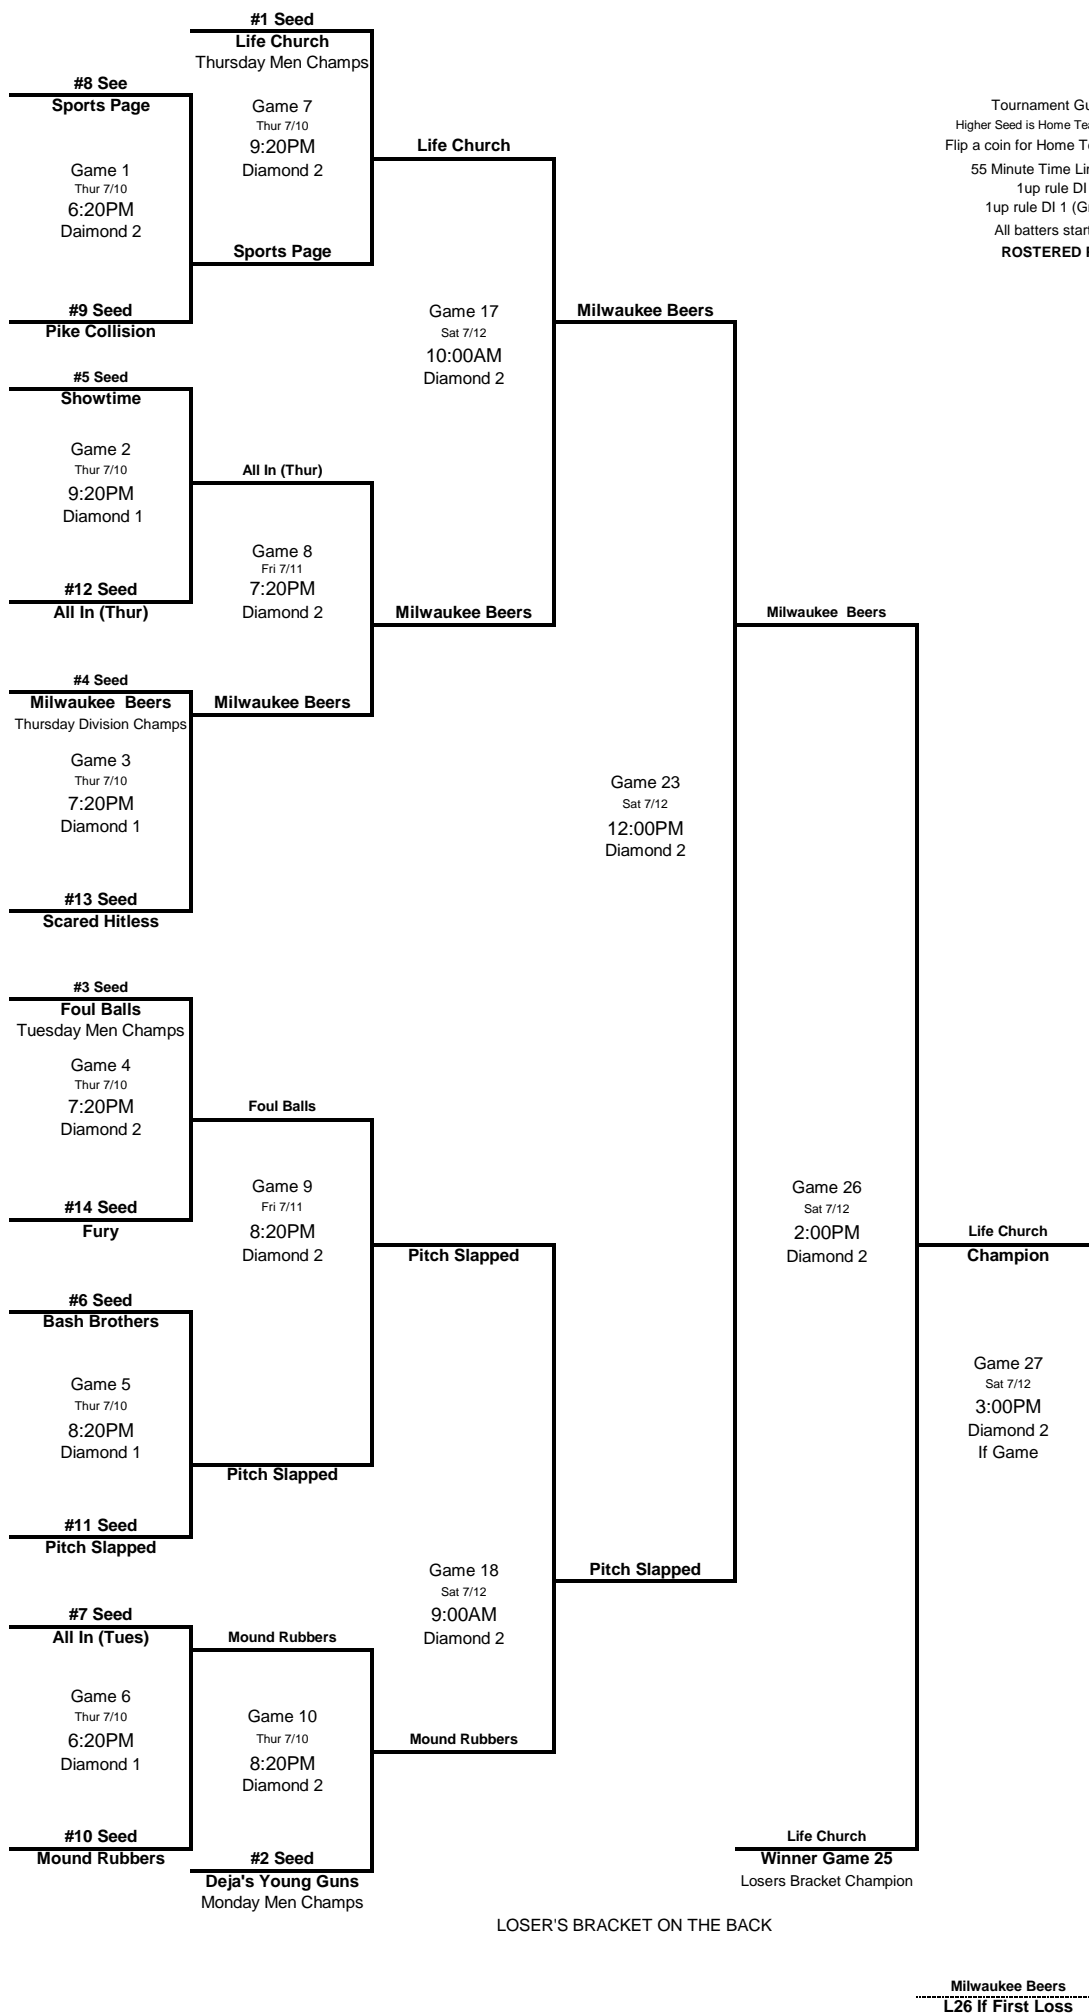

Monday / Tuesday / Thursday Double Elimination Tournament
 Thursday July 10 / Friday July 11 / Saturday July 12

NO GRACE PERIOD ON ANY GAMES

Tournament Guidelines:
 Higher Seed is Home Team in Winner's Bracket Only
 Flip a coin for Home Team Loser's Bracket Only
 55 Minute Time Limit/ **No Grace Period**
 1up rule DI 2 (Home Run)
 1up rule DI 1 (Ground Rule Double)
 All batters start w/ a 1 & 1 Count
ROSTERED PLAYERS ONLY

LOSER'S BRACKET ON THE BACK