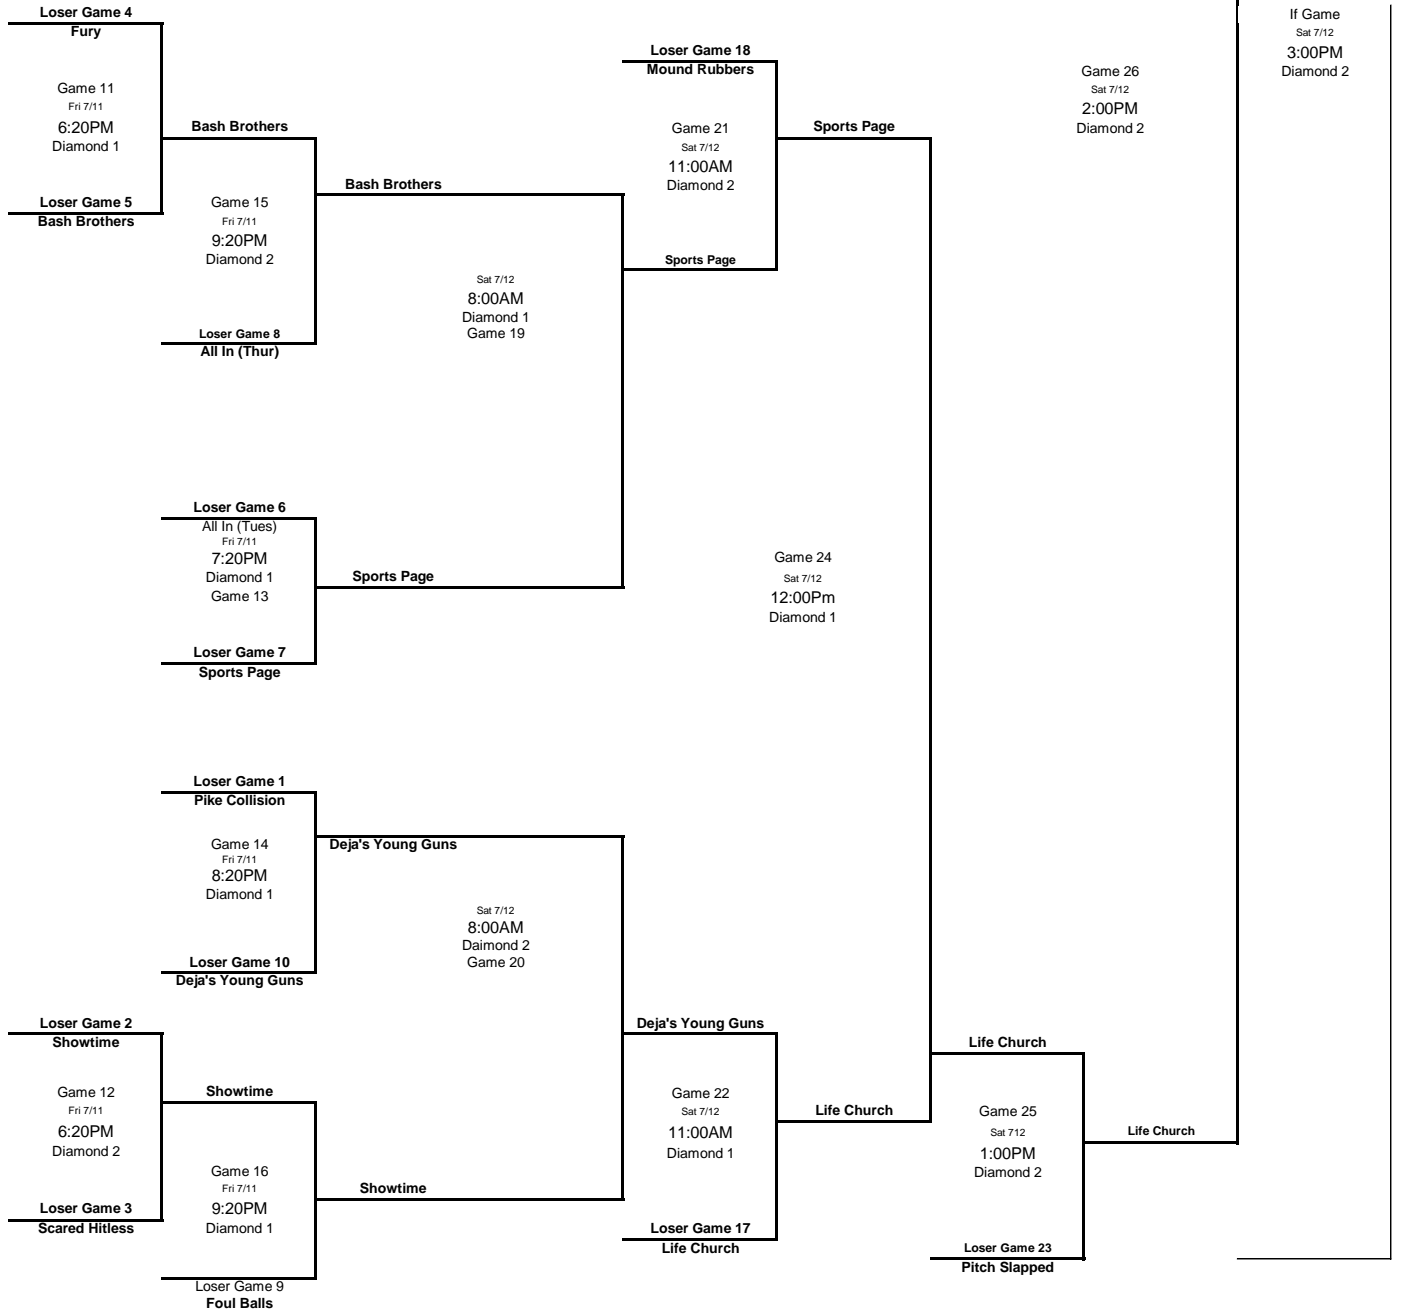

Loser's Bracket

If Game  
Sat 7/12  
3:00PM  
Diamond 2